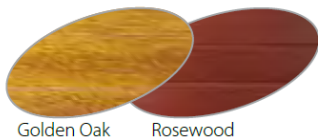

Available Colours Are:

Painted finishes (eggshell finish):

* Colour available in Gliderol Insulated Roller Door **Compact**®

NEW Painted finishes (woodgrain eggshell finish):

Same price as standard painted finish.

Laminate finishes (woodgrain textured finish):

A Note Concerning Colours: Door guides are available in colours matching the door curtain except laminate door colours (supplied in brown). Coloured guide rails are supplied as standard, however they may not exactly match the lath colour. The manufacturing process for the lath profile results in a textured finish, whilst all other coloured items (guides, bottom laths, lock laths, optional fascias and vision panels) are supplied in a satin finish so cannot be guaranteed to match exactly. Over time, some scuffing may occur on front and rear surfaces of doors as a result of their normal operation.